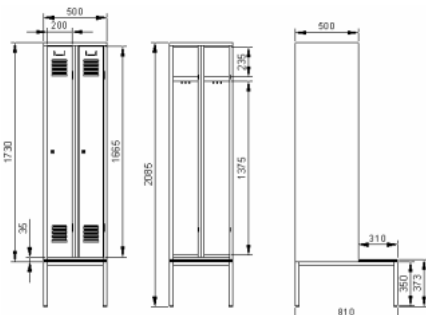

Armoires-vestiaires métalliques monobloc

Gelaste metalen vestiairekasten

Geschweißte Metallschließfächer

Welded metal lockers

"2x1" 25cm - 500x500xH1850mm		
Prod.nb	€]...%[€ [...%]
K2116		

"2x1" 30cm - 600x500xH1850mm		
Prod.nb	€]...%[€ [...%]
K2438		

"3x1" 25cm - 750x500xH1850mm		
Prod.nb	€]...%[€ [...%]
K2119		

"3x1" 30cm - 900x500xH1850mm		
Prod.nb	€]...%[€ [...%]
K2445		

"2x1" 25cm - 500x810xH2085mm		
Prod.nb	€]...%[€ [...%]
K2116L		

"2x1" 30cm - 600x810xH2085mm		
Prod.nb	€]...%[€ [...%]
K2438L		