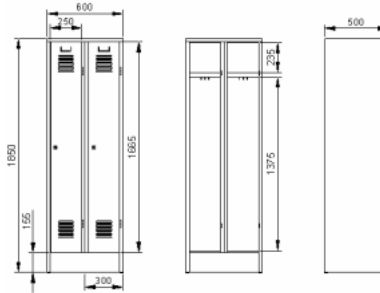

Armoires-vestiaires métalliques monobloc

Gelaste metalen vestiairekasten

Geschweißte Metallschließfächer

Welded metal lockers

"2x1" 25cm - 500x500xH1850mm		
Prod.nb	€]...%[€ [...%]
K2116		

"2x1" 30cm - 600x500xH1850mm		
Prod.nb	€]...%[€ [...%]
K2438		

"3x1" 25cm - 750x500xH1850mm		
Prod.nb	€]...%[€ [...%]
K2119		

"3x1" 30cm - 900x500xH1850mm		
Prod.nb	€]...%[€ [...%]
K2445		

"2x1" 25cm - 500x810xH2085mm		
Prod.nb	€]...%[€ [...%]
K2116L		

"2x1" 30cm - 600x810xH2085mm		
Prod.nb	€]...%[€ [...%]
K2438L		