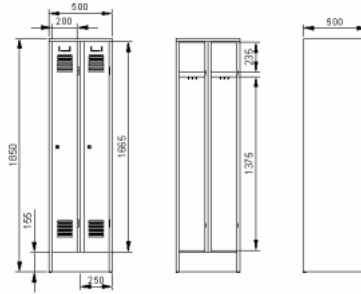

Armoires-vestiaires métalliques monobloc

Gelaste metalen vestiairekasten

Geschweißte Metallschließfächer

Welded metal lockers

"2x1" 25cm - 500x500xH1850mm		
Prod.nb	€]...%[€ [...%]
K2116		

"2x1" 30cm - 600x500xH1850mm		
Prod.nb	€]...%[€ [...%]
K2438		

"3x1" 25cm - 750x500xH1850mm		
Prod.nb	€]...%[€ [...%]
K2119		

"3x1" 30cm - 900x500xH1850mm		
Prod.nb	€]...%[€ [...%]
K2445		

"2x1" 25cm - 500x810xH2085mm		
Prod.nb	€]...%[€ [...%]
K2116L		

"2x1" 30cm - 600x810xH2085mm		
Prod.nb	€]...%[€ [...%]
K2438L		