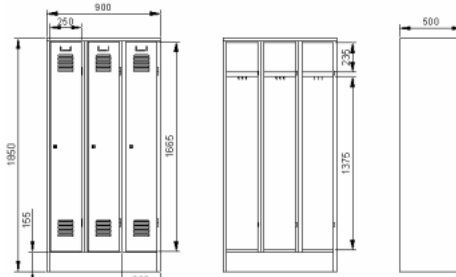

Armoires-vestiaires métalliques monobloc

Gelaste metalen vestiairekasten

Geschweißte Metallschließfächer

Welded metal lockers

"2x1" 25cm - 500x500xH1850mm		
Prod.nb	€]...%[€ [...%]
K2116		

"2x1" 30cm - 600x500xH1850mm		
Prod.nb	€]...%[€ [...%]
K2438		

"3x1" 25cm - 750x500xH1850mm		
Prod.nb	€]...%[€ [...%]
K2119		

"3x1" 30cm - 900x500xH1850mm		
Prod.nb	€]...%[€ [...%]
K2445		

"2x1" 25cm - 500x810xH2085mm		
Prod.nb	€]...%[€ [...%]
K2116L		

"2x1" 30cm - 600x810xH2085mm		
Prod.nb	€]...%[€ [...%]
K2438L		