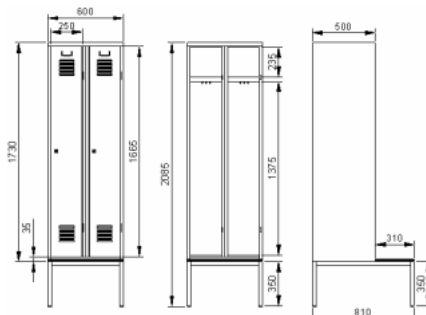

Armoires-vestiaires métalliques monobloc

Gelaste metalen vestiairekasten

Geschweißte Metallschließfächer

Welded metal lockers

"2x1" 25cm - 500x500xH1850mm		
Prod.nb	€]...%[€ [...%]
K2116		

"2x1" 30cm - 600x500xH1850mm		
Prod.nb	€]...%[€ [...%]
K2438		

"3x1" 25cm - 750x500xH1850mm		
Prod.nb	€]...%[€ [...%]
K2119		

"3x1" 30cm - 900x500xH1850mm		
Prod.nb	€]...%[€ [...%]
K2445		

"2x1" 25cm - 500x810xH2085mm		
Prod.nb	€]...%[€ [...%]
K2116L		

"2x1" 30cm - 600x810xH2085mm		
Prod.nb	€]...%[€ [...%]
K2438L		