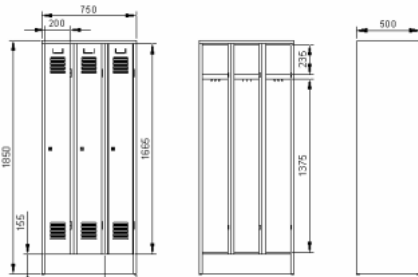

Armoires-vestiaires métalliques monobloc

Gelaste metalen vestiairekasten

Geschweißte Metallschließfächer

Welded metal lockers

"2x1" 25cm - 500x500xH1850mm		
Prod.nb	€]...%[€ [...%]
K2116		

"2x1" 30cm - 600x500xH1850mm		
Prod.nb	€]...%[€ [...%]
K2438		

"3x1" 25cm - 750x500xH1850mm		
Prod.nb	€]...%[€ [...%]
K2119		

"3x1" 30cm - 900x500xH1850mm		
Prod.nb	€]...%[€ [...%]
K2445		

"2x1" 25cm - 500x810xH2085mm		
Prod.nb	€]...%[€ [...%]
K2116L		

"2x1" 30cm - 600x810xH2085mm		
Prod.nb	€]...%[€ [...%]
K2438L		