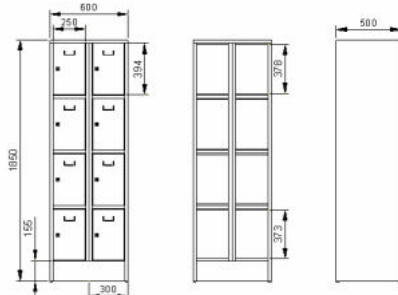

Armoires métalliques à cases verrouillables
Metalen opsluitbare vakkenkasten
 Metallische Schränke mit verriegelbaren Kästen
Metal lockers with lockable boxes

"2x3" 30cm - 600x500xH1850mm		
Prod.nb	€]...%[€ [...%]
K2463/6		

"3x3" 30cm - 900x500xH1850mm		
Prod.nb	€]...%[€ [...%]
K2463/9		

"1x4" 30cm - 300x500xH1850mm		
Prod.nb	€]...%[€ [...%]
K2464/4		

"2x4" 30cm - 600x500xH1850mm		
Prod.nb	€]...%[€ [...%]
K2464/8		

"3x4" 30cm - 900x500xH1850mm		
Prod.nb	€]...%[€ [...%]
K2464/12		

"1x5" 30cm - 300x500xH1850mm		
Prod.nb	€]...%[€ [...%]
K2465/5		

"2x5" 30cm - 600x500xH1850mm		
Prod.nb	€]...%[€ [...%]
K2465/10		

"3x5" 30cm - 900x500xH1850mm		
Prod.nb	€]...%[€ [...%]
K2465/15		

Options – Opties – Optionen – Options :