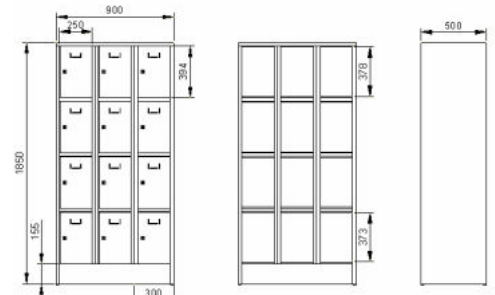

Armoires métalliques à cases verrouillables
Metalen opsluitbare vakkenkasten
 Metallische Schränke mit verriegelbaren Kästen
Metal lockers with lockable boxes

"2x3" 30cm - 600x500xH1850mm		
Prod.nb	€]...%[€ [...%]
K2463/6		

"3x3" 30cm - 900x500xH1850mm		
Prod.nb	€]...%[€ [...%]
K2463/9		

"1x4" 30cm - 300x500xH1850mm		
Prod.nb	€]...%[€ [...%]
K2464/4		

"2x4" 30cm - 600x500xH1850mm		
Prod.nb	€]...%[€ [...%]
K2464/8		

"3x4" 30cm - 900x500xH1850mm		
Prod.nb	€]...%[€ [...%]
K2464/12		

"1x5" 30cm - 300x500xH1850mm		
Prod.nb	€]...%[€ [...%]
K2465/5		

"2x5" 30cm - 600x500xH1850mm		
Prod.nb	€]...%[€ [...%]
K2465/10		

"3x5" 30cm - 900x500xH1850mm		
Prod.nb	€]...%[€ [...%]
K2465/15		

Options – Opties – Optionen – Options :