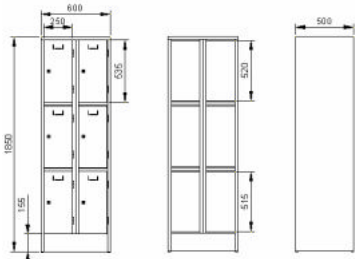

Armoires métalliques à cases verrouillables
Metalen opsluitbare vakkenkasten
 Metallische Schränke mit verriegelbaren Kästen
Metal lockers with lockable boxes

"2x3" 30cm - 600x500xH1850mm		
Prod.nb	€]...%[€ [...%]
K2463/6		

"3x3" 30cm - 900x500xH1850mm		
Prod.nb	€]...%[€ [...%]
K2463/9		

"1x4" 30cm - 300x500xH1850mm		
Prod.nb	€]...%[€ [...%]
K2464/4		

"2x4" 30cm - 600x500xH1850mm		
Prod.nb	€]...%[€ [...%]
K2464/8		

"3x4" 30cm - 900x500xH1850mm		
Prod.nb	€]...%[€ [...%]
K2464/12		

"1x5" 30cm - 300x500xH1850mm		
Prod.nb	€]...%[€ [...%]
K2465/5		

"2x5" 30cm - 600x500xH1850mm		
Prod.nb	€]...%[€ [...%]
K2465/10		

"3x5" 30cm - 900x500xH1850mm		
Prod.nb	€]...%[€ [...%]
K2465/15		

Options – Opties – Optionen – Options :