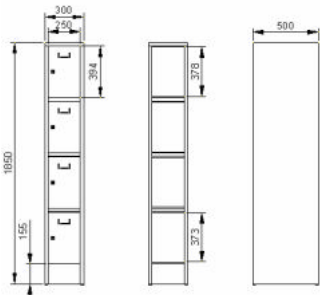

Armoires métalliques à cases verrouillables
Metalen opsluitbare vakkenkasten
 Metallische Schränke mit verriegelbaren Kästen
Metal lockers with lockable boxes

"2x3" 30cm - 600x500xH1850mm		
Prod.nb	€]...%[€ [...%]
K2463/6		

"3x3" 30cm - 900x500xH1850mm		
Prod.nb	€]...%[€ [...%]
K2463/9		

"1x4" 30cm - 300x500xH1850mm		
Prod.nb	€]...%[€ [...%]
K2464/4		

"2x4" 30cm - 600x500xH1850mm		
Prod.nb	€]...%[€ [...%]
K2464/8		

"3x4" 30cm - 900x500xH1850mm		
Prod.nb	€]...%[€ [...%]
K2464/12		

"1x5" 30cm - 300x500xH1850mm		
Prod.nb	€]...%[€ [...%]
K2465/5		

"2x5" 30cm - 600x500xH1850mm		
Prod.nb	€]...%[€ [...%]
K2465/10		

"3x5" 30cm - 900x500xH1850mm		
Prod.nb	€]...%[€ [...%]
K2465/15		

Options – Opties – Optionen – Options :