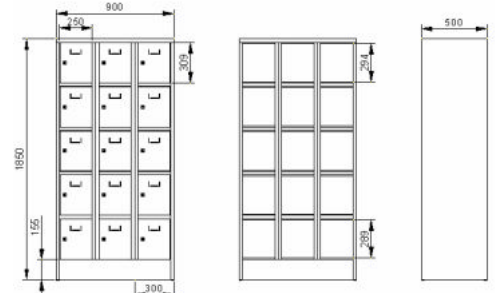

Armoires métalliques à cases verrouillables
Metalen opsluitbare vakkenkasten
 Metallische Schränke mit verriegelbaren Kästen
Metal lockers with lockable boxes

"2x3" 30cm - 600x500xH1850mm		
Prod.nb	€]...%[€ [...%]
K2463/6		

"3x3" 30cm - 900x500xH1850mm		
Prod.nb	€]...%[€ [...%]
K2463/9		

"1x4" 30cm - 300x500xH1850mm		
Prod.nb	€]...%[€ [...%]
K2464/4		

"2x4" 30cm - 600x500xH1850mm		
Prod.nb	€]...%[€ [...%]
K2464/8		

"3x4" 30cm - 900x500xH1850mm		
Prod.nb	€]...%[€ [...%]
K2464/12		

"1x5" 30cm - 300x500xH1850mm		
Prod.nb	€]...%[€ [...%]
K2465/5		

"2x5" 30cm - 600x500xH1850mm		
Prod.nb	€]...%[€ [...%]
K2465/10		

"3x5" 30cm - 900x500xH1850mm		
Prod.nb	€]...%[€ [...%]
K2465/15		

Options – Opties – Optionen – Options :