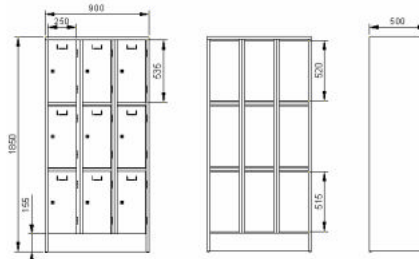

Armoires métalliques à cases verrouillables
Metalen opsluitbare vakkenkasten
 Metallische Schränke mit verriegelbaren Kästen
Metal lockers with lockable boxes

"2x3" 30cm - 600x500xH1850mm		
Prod.nb	€]...%[€ [...%]
K2463/6		

"3x3" 30cm - 900x500xH1850mm		
Prod.nb	€]...%[€ [...%]
K2463/9		

"1x4" 30cm - 300x500xH1850mm		
Prod.nb	€]...%[€ [...%]
K2464/4		

"2x4" 30cm - 600x500xH1850mm		
Prod.nb	€]...%[€ [...%]
K2464/8		

"3x4" 30cm - 900x500xH1850mm		
Prod.nb	€]...%[€ [...%]
K2464/12		

"1x5" 30cm - 300x500xH1850mm		
Prod.nb	€]...%[€ [...%]
K2465/5		

"2x5" 30cm - 600x500xH1850mm		
Prod.nb	€]...%[€ [...%]
K2465/10		

"3x5" 30cm - 900x500xH1850mm		
Prod.nb	€]...%[€ [...%]
K2465/15		

Options – Opties – Optionen – Options :