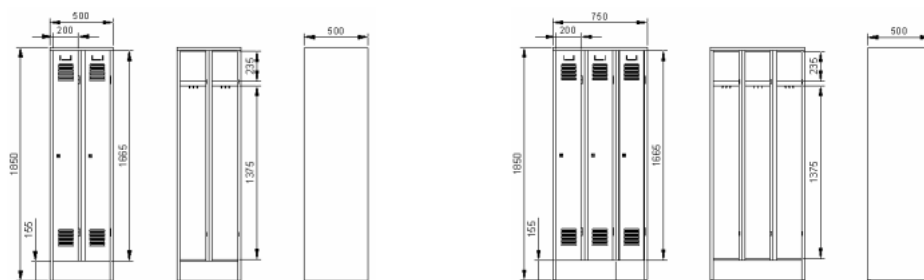

Armoires-vestiaires métalliques
 Metalen vestiairekasten
 Metallschließfächer
 Metal lockers

Largeur – Breedte – Breite – Width : 25cm

"2x1" 25cm - 500x500xH1850mm

Prod.nb	€]...%[€ [...%]
K2116		

"3x1" 25cm - 750x500xH1850mm

Prod.nb	€]...%[€ [...%]
K2119		

Largeur – Breedte – Breite – Width : 30cm

"1x1" 30cm - 300x500xH1850mm

Prod.nb	€]...%[€ [...%]
K2440		

"2x1" 30cm - 600x500xH1850mm

Prod.nb	€]...%[€ [...%]
K2438		

"3x1" 30cm - 900x500xH1850mm

Prod.nb	€]...%[€ [...%]
K2445		

"1x1" 30cm - 300x500xH1850mm

Prod.nb	€]...%[€ [...%]
K2439		

"2x1" 30cm - 600x500xH1850mm

Prod.nb	€]...%[€ [...%]
K2437		

"3x1" 30cm - 900x500xH1850mm

Prod.nb	€]...%[€ [...%]
K2446		