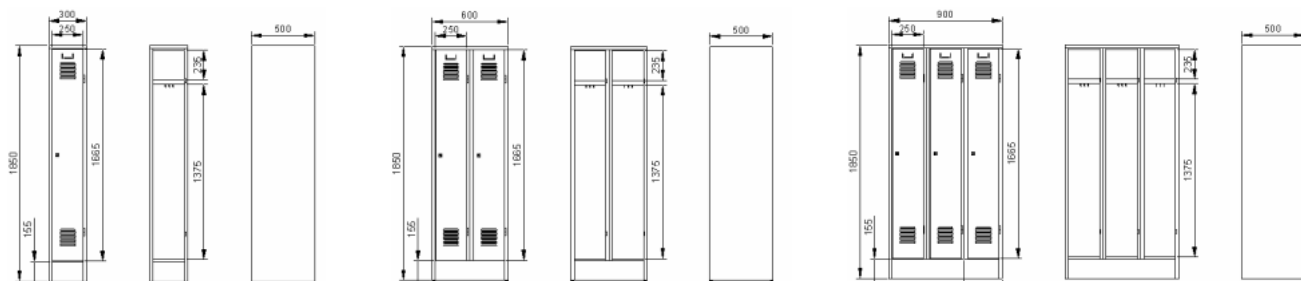

Armoires-vestiaires métalliques
 Metalen vestiairekasten
 Metallschließfächer
 Metal lockers

Largeur – Breedte – Breite – Width : 25cm

"2x1" 25cm - 500x500xH1850mm

Prod.nb	€]...%[€ [...%]
K2116		

"3x1" 25cm - 750x500xH1850mm

Prod.nb	€]...%[€ [...%]
K2119		

Largeur – Breedte – Breite – Width : 30cm

"1x1" 30cm - 300x500xH1850mm

Prod.nb	€]...%[€ [...%]
K2440		

"2x1" 30cm - 600x500xH1850mm

Prod.nb	€]...%[€ [...%]
K2438		

"3x1" 30cm - 900x500xH1850mm

Prod.nb	€]...%[€ [...%]
K2445		

"1x1" 30cm - 300x500xH1850mm

Prod.nb	€]...%[€ [...%]
K2439		

"2x1" 30cm - 600x500xH1850mm

Prod.nb	€]...%[€ [...%]
K2437		

"3x1" 30cm - 900x500xH1850mm

Prod.nb	€]...%[€ [...%]
K2446		