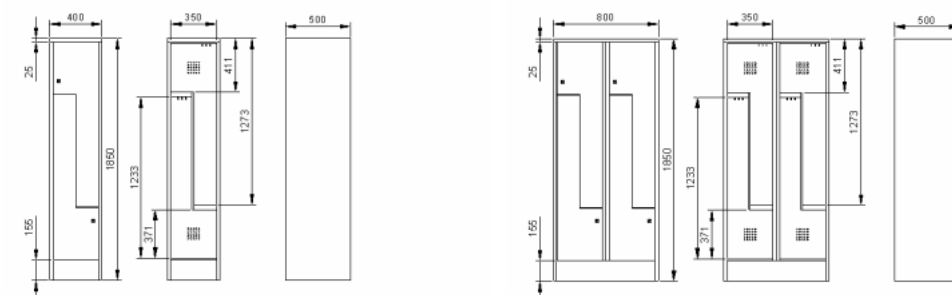

Largeur – *Breedte* – Breite – Width : 30cm

"1x2" Z - 300x500xH1850mm		
Prod.nb	€]...%[€ [...%]
DLM731		

"2x2" Z - 600x500xH1850mm		
Prod.nb	€]...%[€ [...%]
DLM732		

"3x2" Z - 900x500xH1850mm		
Prod.nb	€]...%[€ [...%]
DLM733		

Largeur – *Breedte* – Breite – Width : 40cm

"1x2" Z - 400x500xH1850mm		
Prod.nb	€]...%[€ [...%]
DLM741		

"2x2" Z - 800x500xH1850mm		
Prod.nb	€]...%[€ [...%]
DLM742		

Vestiaires pour pompiers
Brandweer vestiairekasten
 Feuerwehrmannschließfächer
Firemen lockers

400x500xH1850mm		
Prod.nb	€]...%[€ [...%]
KHAS1		

800x500xH1850mm		
Prod.nb	€]...%[€ [...%]
KHAS2		

400x500xH2050mm		
Prod.nb	€]...%[€ [...%]
KHAS3		

800x500xH2050mm		
Prod.nb	€]...%[€ [...%]
KHAS4		