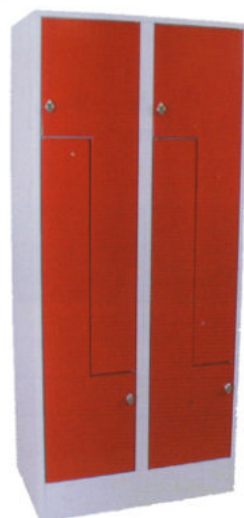

Largeur – *Breedte* – Breite – Width : 30cm

"1x2" Z - 300x500xH1850mm		
Prod.nb	€]...%[€ [...%]
DLM731		

"2x2" Z - 600x500xH1850mm		
Prod.nb	€]...%[€ [...%]
DLM732		

"3x2" Z - 900x500xH1850mm		
Prod.nb	€]...%[€ [...%]
DLM733		

Largeur – *Breedte* – Breite – Width : 40cm

"1x2" Z - 400x500xH1850mm		
Prod.nb	€]...%[€ [...%]
DLM741		

"2x2" Z - 800x500xH1850mm		
Prod.nb	€]...%[€ [...%]
DLM742		

Vestiaires pour pompiers
Brandweer vestiairekasten
 Feuerwehrmannschließfächer
Firemen lockers

400x500xH1850mm		
Prod.nb	€]...%[€ [...%]
KHAS1		

800x500xH1850mm		
Prod.nb	€]...%[€ [...%]
KHAS2		

400x500xH2050mm		
Prod.nb	€]...%[€ [...%]
KHAS3		

800x500xH2050mm		
Prod.nb	€]...%[€ [...%]
KHAS4		