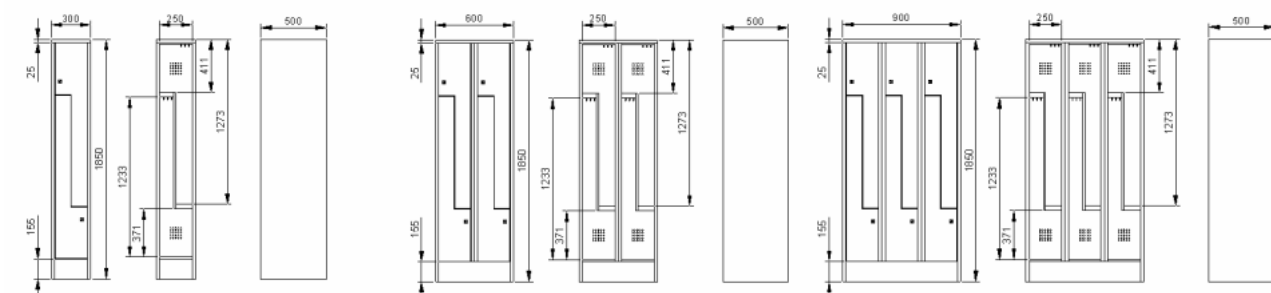

Largeur – *Breedte* – Breite – Width : 30cm

"1x2" Z - 300x500xH1850mm		
Prod.nb	€]...%[€ [...%]
DLM731		

"2x2" Z - 600x500xH1850mm		
Prod.nb	€]...%[€ [...%]
DLM732		

"3x2" Z - 900x500xH1850mm		
Prod.nb	€]...%[€ [...%]
DLM733		

Largeur – *Breedte* – Breite – Width : 40cm

"1x2" Z - 400x500xH1850mm		
Prod.nb	€]...%[€ [...%]
DLM741		

"2x2" Z - 800x500xH1850mm		
Prod.nb	€]...%[€ [...%]
DLM742		

Vestiaires pour pompiers
Brandweer vestiairekasten
 Feuerwehrmannschließfächer
Firemen lockers

400x500xH1850mm		
Prod.nb	€]...%[€ [...%]
KHAS1		

800x500xH1850mm		
Prod.nb	€]...%[€ [...%]
KHAS2		

400x500xH2050mm		
Prod.nb	€]...%[€ [...%]
KHAS3		

800x500xH2050mm		
Prod.nb	€]...%[€ [...%]
KHAS4		