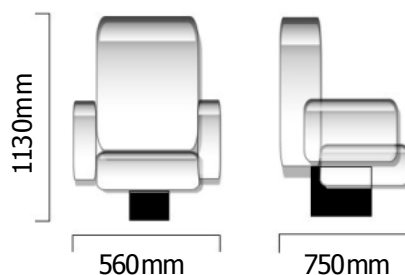

Accessories available in option: armrest with cup holder, back protection, illuminating rows symbols, embroideries, plywood writing tablet. Quotation upon request.

ASTRA R	
Prod.nb	PB5003